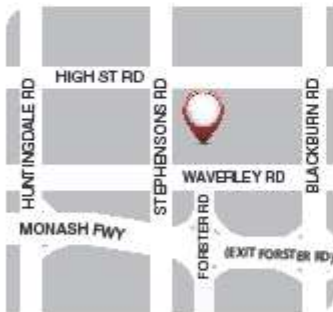

Your uniform is available from 8th November
at the **PSW STORE IN MT WAVERLEY**

288-290 Stephenson's Road, Mount Waverley VIC 3149

Phone: (03) 9768 0335

REGULAR TRADING HOURS**

Tue to Fri: 9:00am - 5:00pm
Sat: 10:00am - 1:00pm